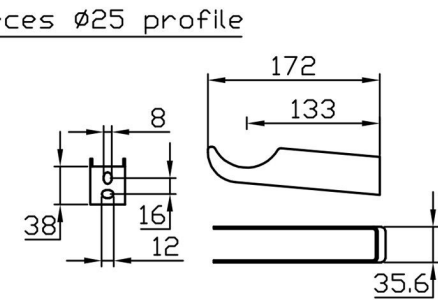

Imperia 6 Column Horizontal 600 x 1145mm. Painted

Technical Drawing

Unit:mm

Eastbrook 

Eastbrook Road, Gloucester GL4 3DB
 Technical Helpline : 01452 317890
 Mon - Fri / 8am - 5pm
 Email : technical@eastbrookco.com