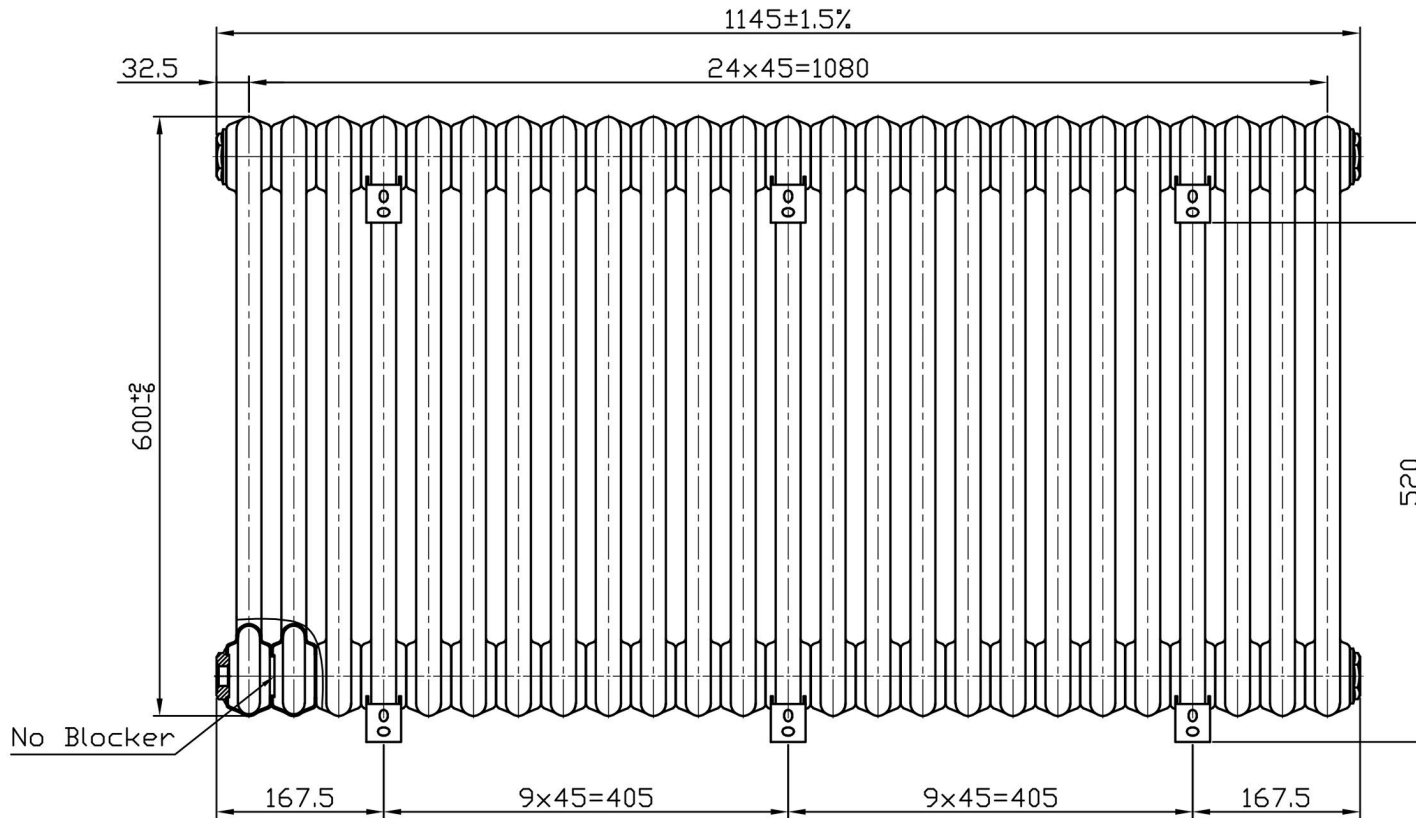

Imperia 6 Column Horizontal 600 x 1145mm. Painted

Technical Drawing

Unit:mm

Eastbrook 

Eastbrook Road, Gloucester GL4 3DB
 Technical Helpline : 01452 317890
 Mon - Fri / 8am - 5pm
 Email : technical@eastbrookco.com