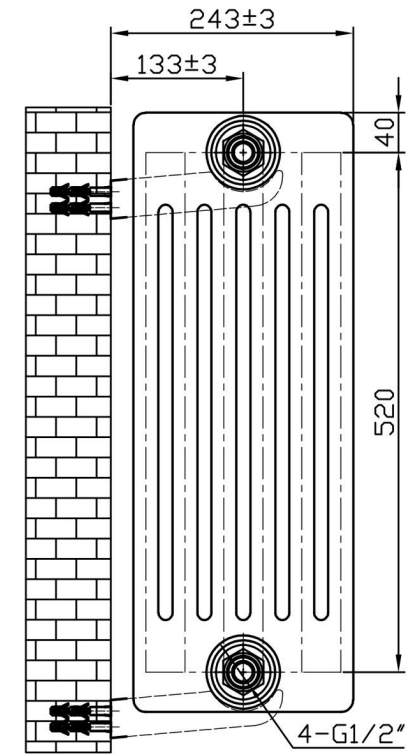

Imperia 6 Column Horizontal 600 x 1145mm. Painted

Technical Drawing

Unit:mm

Eastbrook 

Eastbrook Road, Gloucester GL4 3DB
 Technical Helpline : 01452 317890
 Mon - Fri / 8am - 5pm
 Email : technical@eastbrookco.com