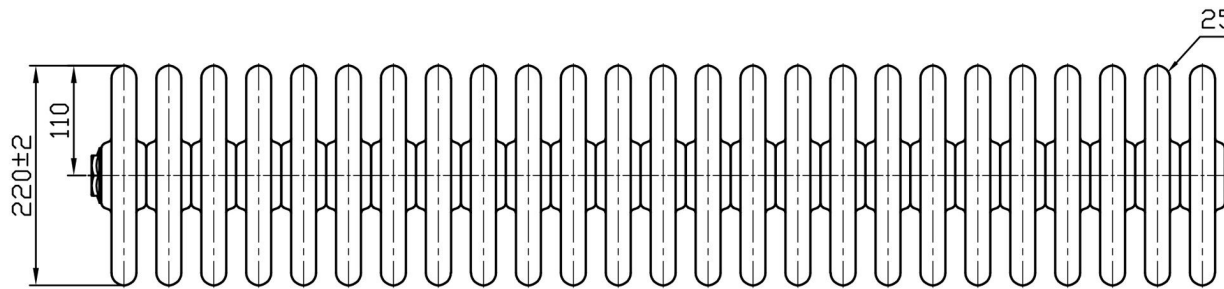

Imperia 6 Column Horizontal 600 x 1145mm. Painted

Technical Drawing

Unit:mm

Eastbrook 

Eastbrook Road, Gloucester GL4 3DB
 Technical Helpline : 01452 317890
 Mon - Fri / 8am - 5pm
 Email : technical@eastbrookco.com